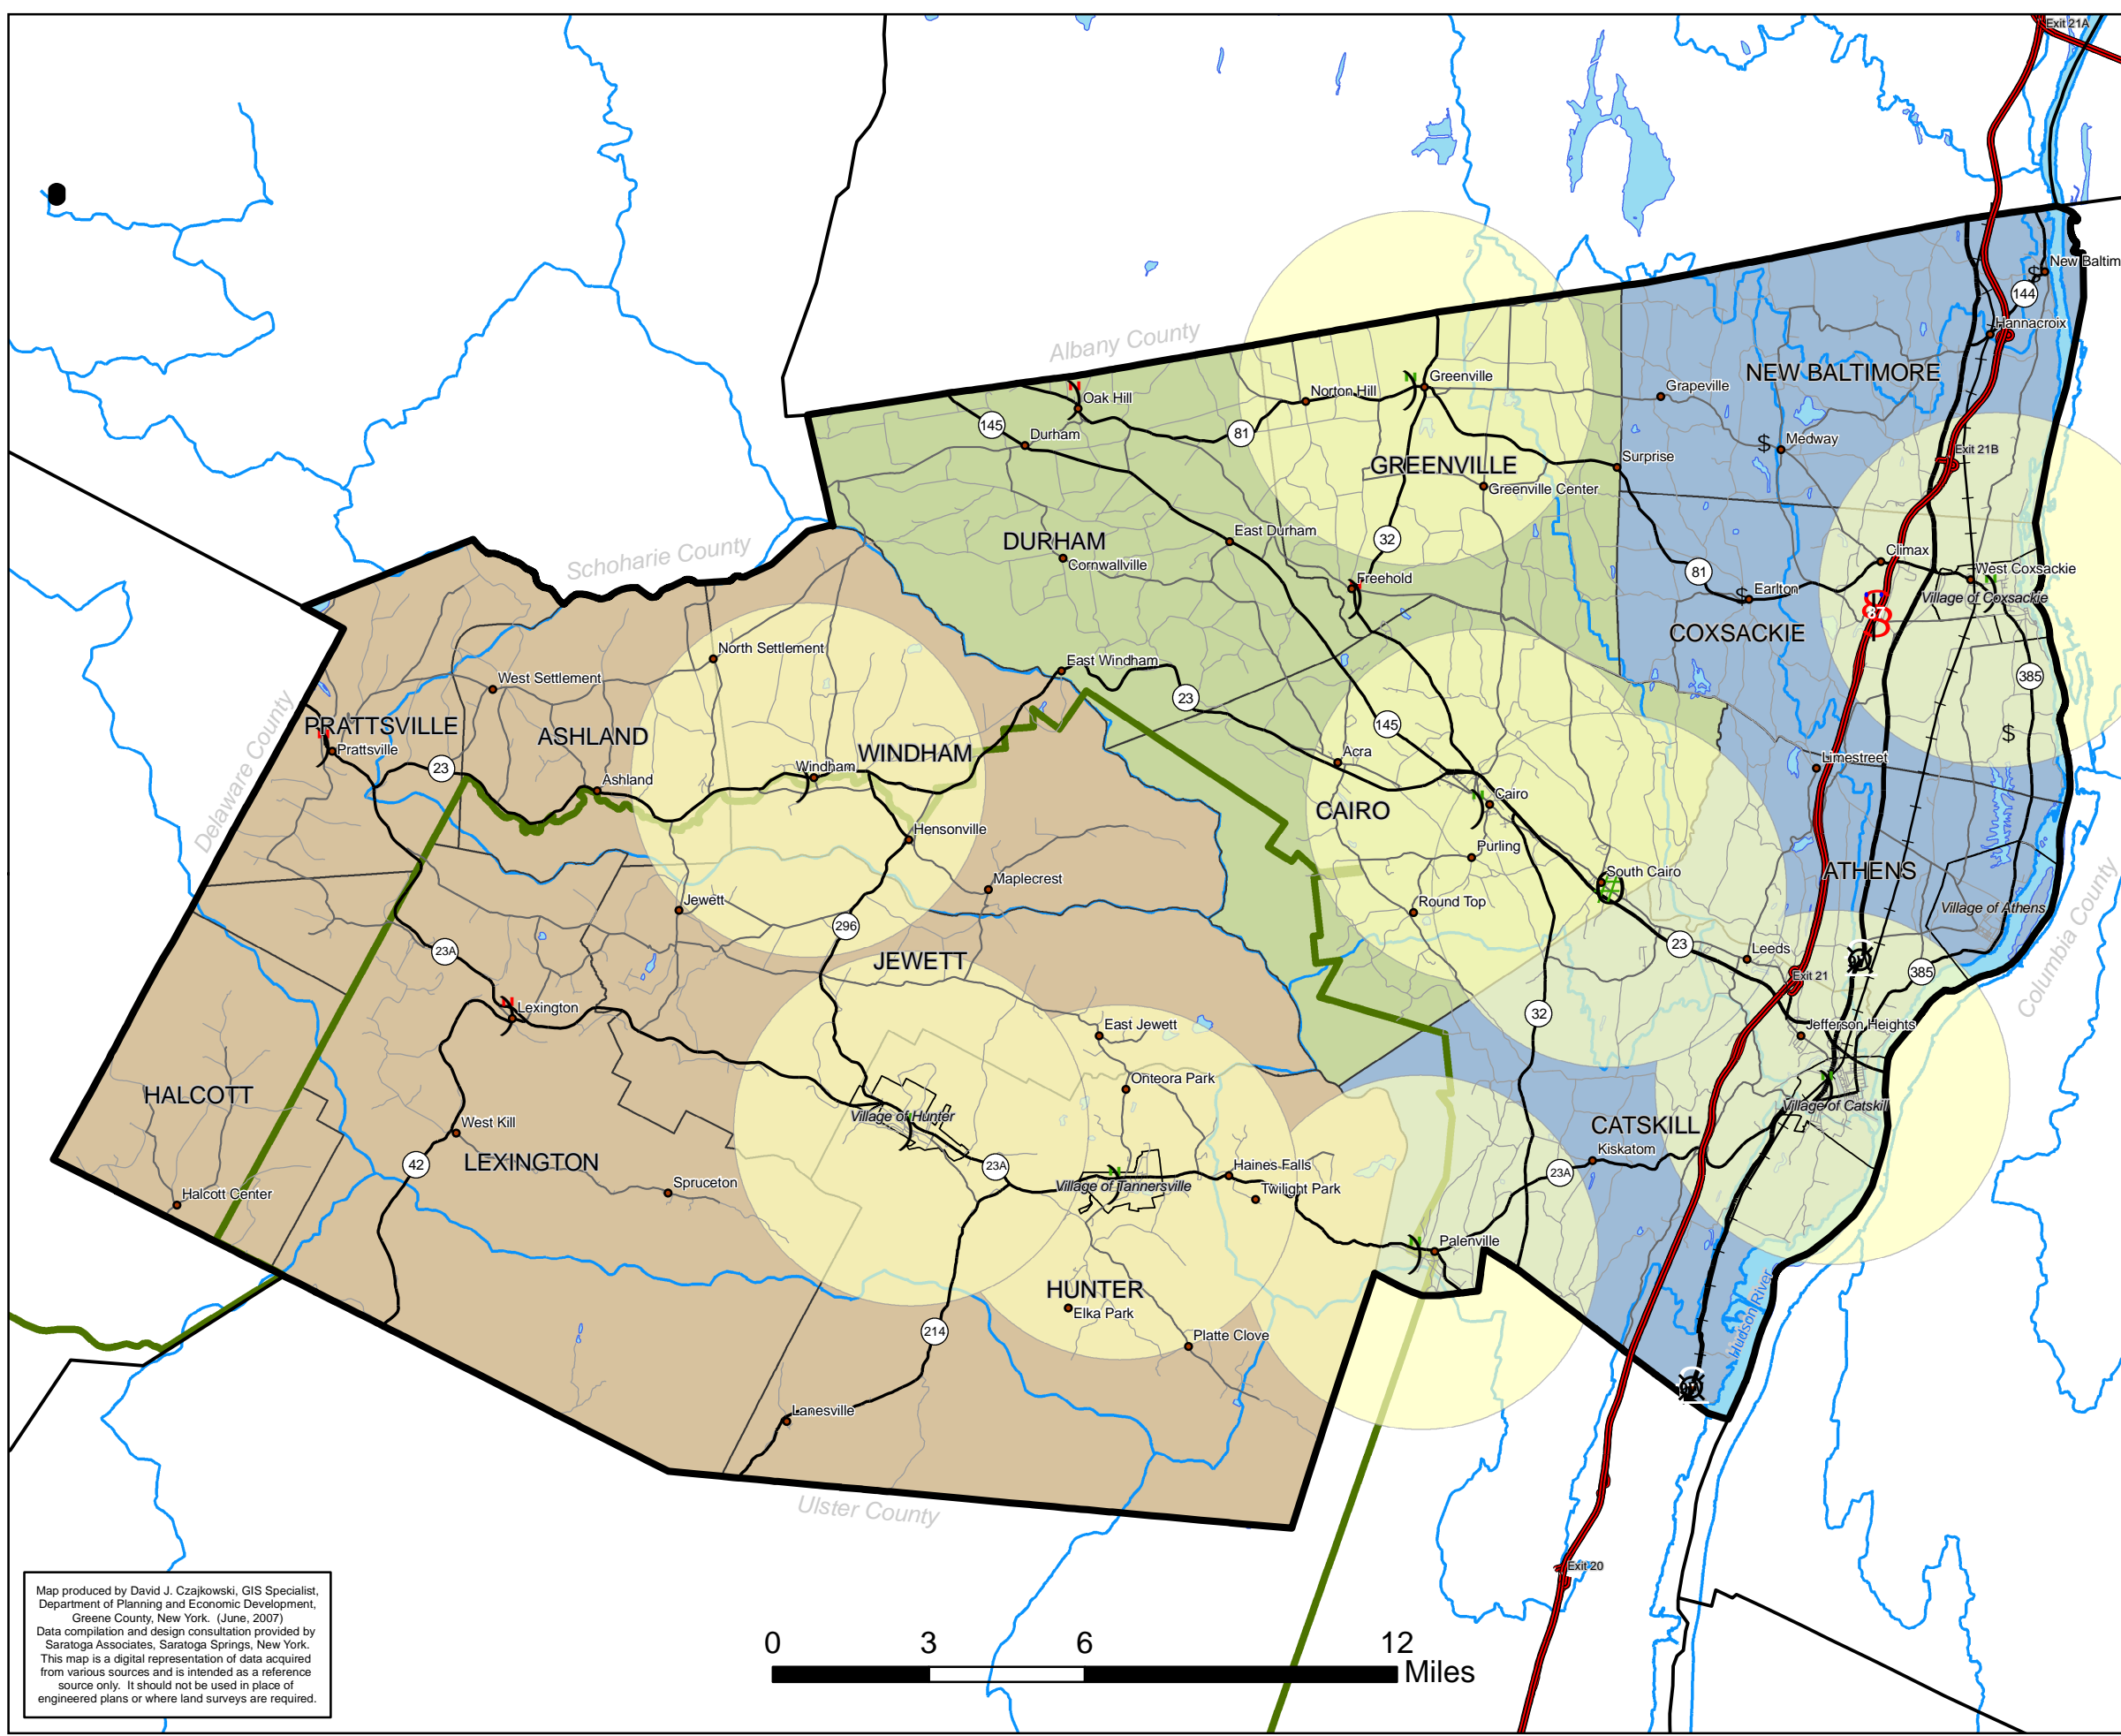

Central Office Locations and DSL Availability

Legend

- Populated Places
- $ State Telephone
- Local Roads
- County Routes
- State Routes
- US Routes
- NYS Thruway
- County Boundary

Central Office Location

Verizon DSL Availability

- YES
- NO
- Substation
- Extent DSL Service
- Villages
- Catskill State Park