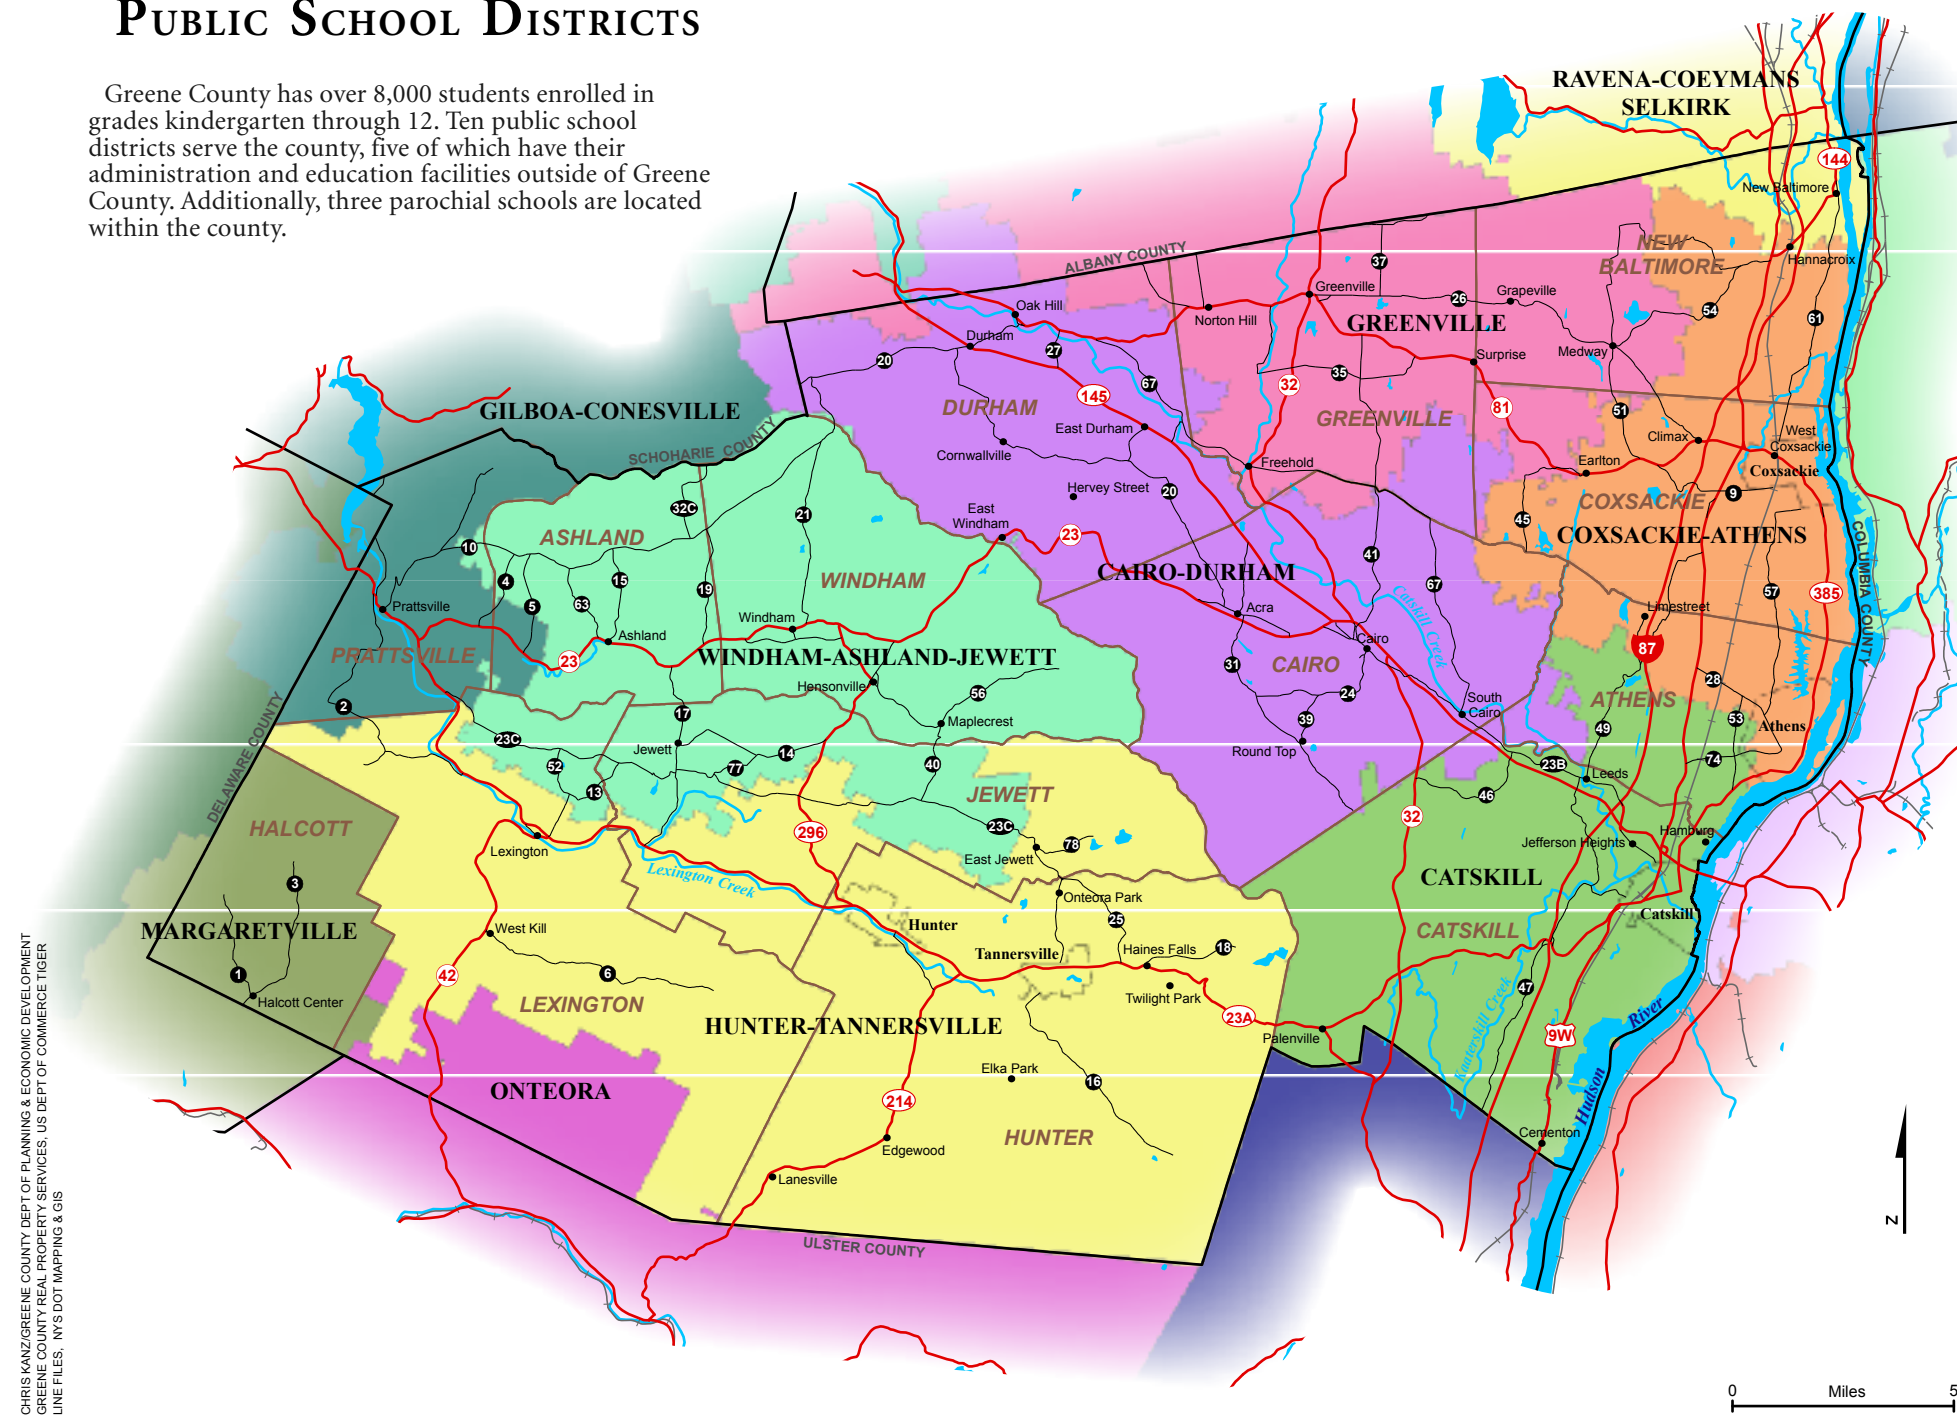

PUBLIC SCHOOL DISTRICTS

Greene County has over 8,000 students enrolled in grades kindergarten through 12. Ten public school districts serve the county, five of which have their administration and education facilities outside of Greene County. Additionally, three parochial schools are located within the county.